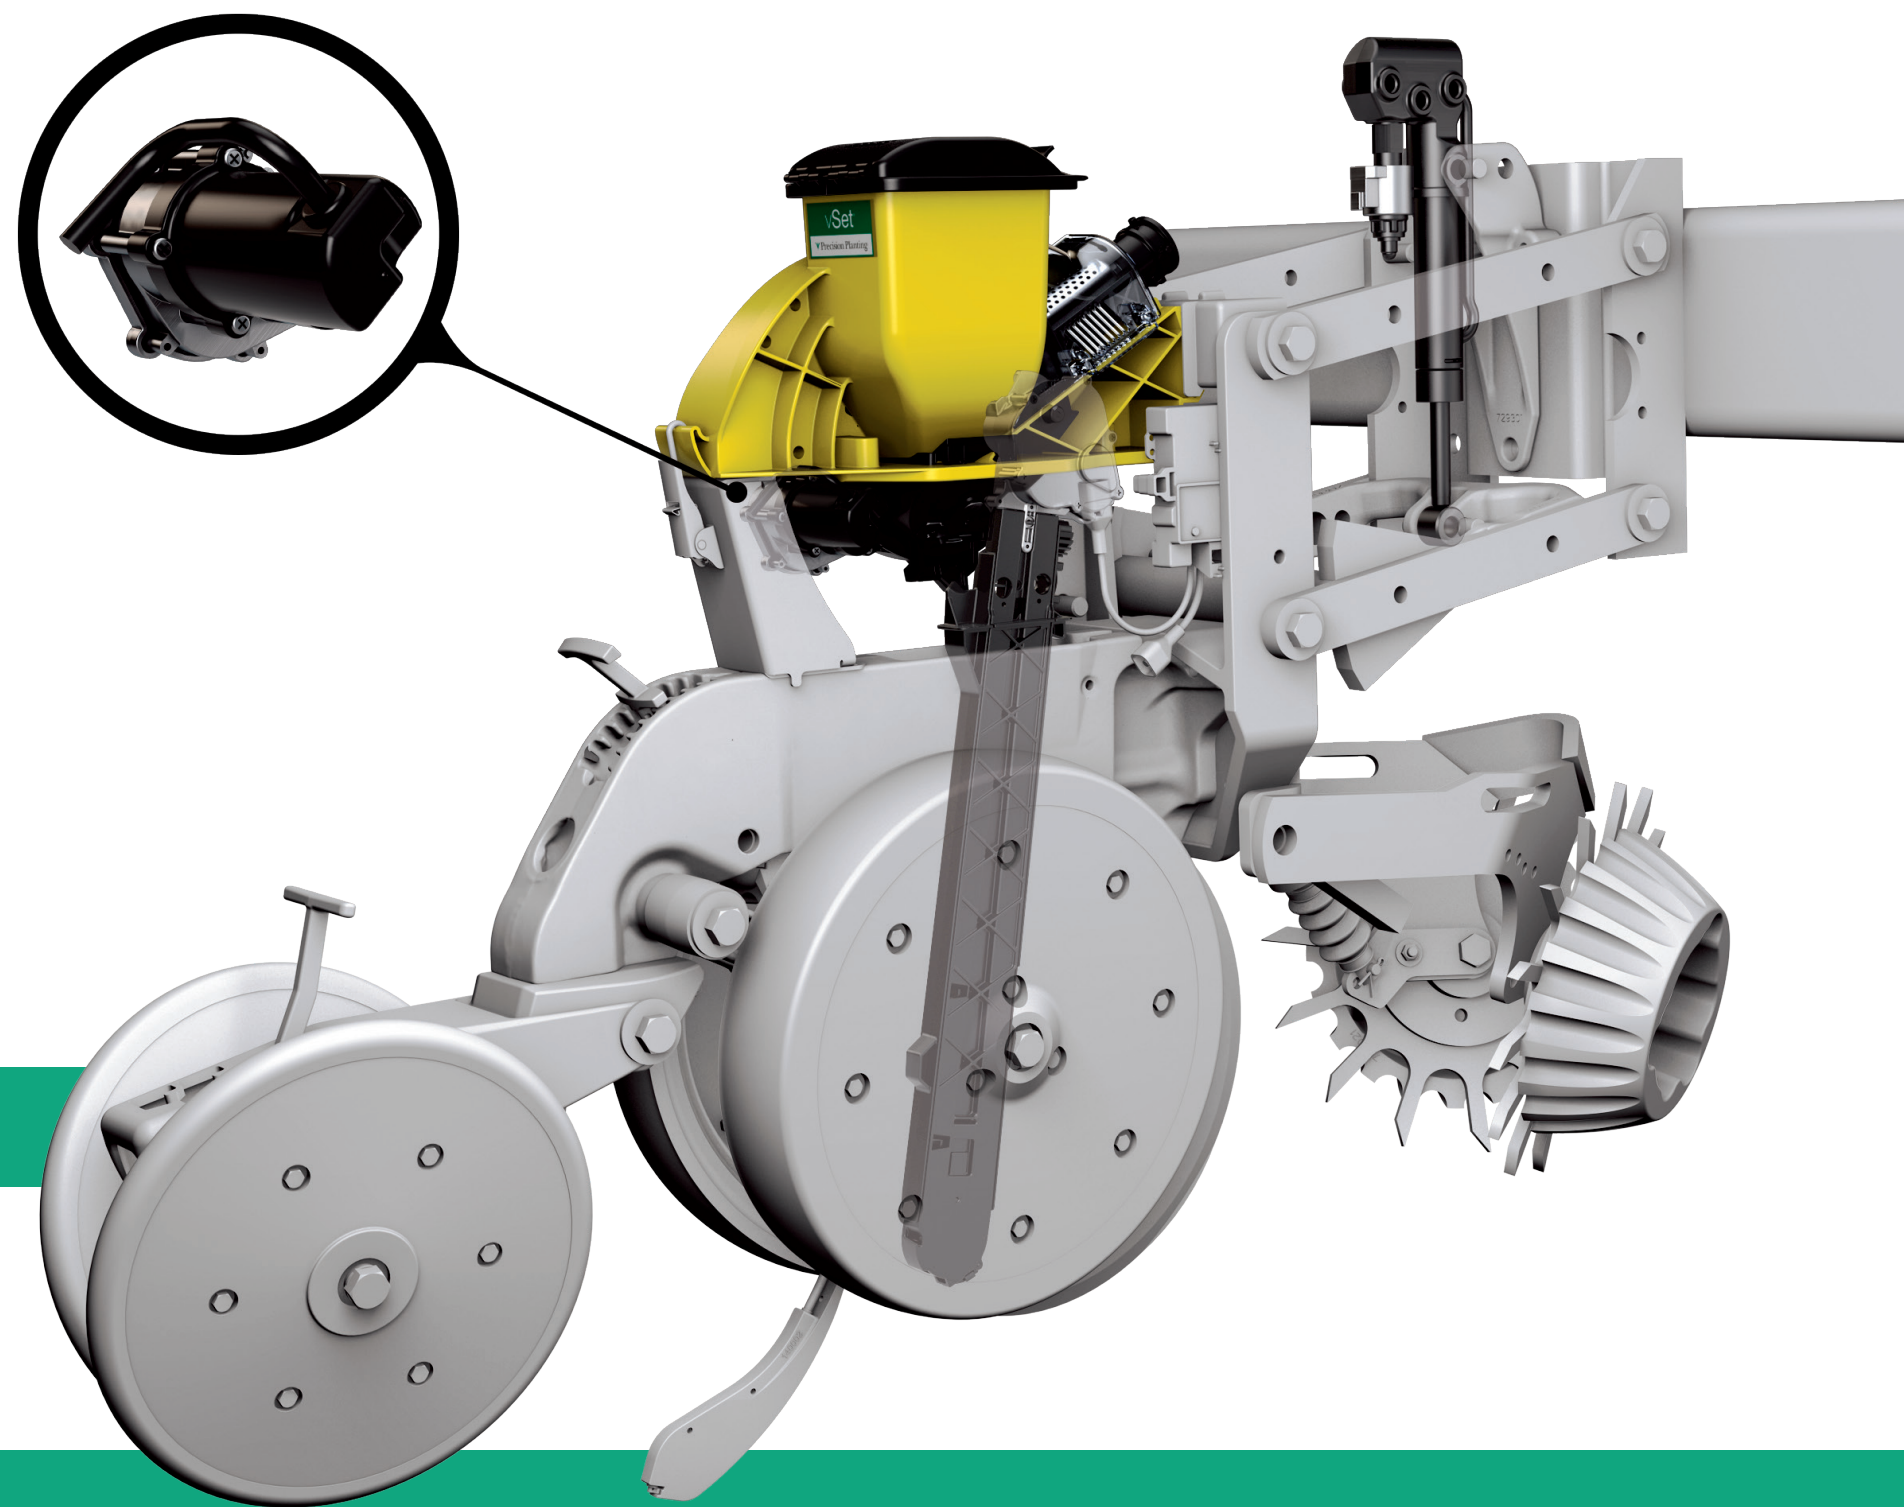

MAKE THE PRECISION ✓ DECISION

TAKE CONTROL OF YOUR PLANTER

$200 OFF PER ROW

with purchase of vDrive®, DeltaForce® and SpeedTube®*

OFFER EXPIRES AUGUST 15TH

maketheprecisiondecision.com

For more information about
this limited time offer
contact your **CENTROL**
Precision Ag Professional.

Nick Lacaeyse 641-990-1348

Jared Tokle 641-990-4554

Adam Holm 515-338-0183

Rick DeVore 515-509-5999

Nathen Deppe 641-990-9036

DISCOUNTED FINANCING AVAILABLE

Now through 8/15/17 is also a great time to take advantage of our discounted financing available on any Precision Planting products.**

Precision Planting®

DATA DRIVEN DECISIONS
CENTROL
PRECISION AG